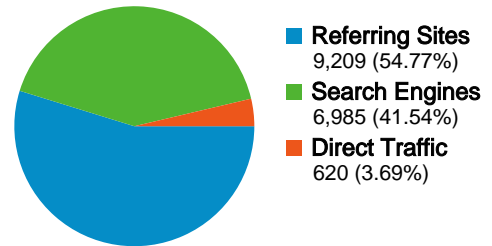

Top Traffic Sources

Sources	Visits	% visits	Keywords	Visits	% visits
google (organic)	6,482	38.51%	miley cyrus myspace	626	8.94%
images.google.com (referral)	4,627	27.49%	paula abdul drunk	449	6.41%
showhype.com (referral)	1,315	7.81%	sophie schandorff	116	1.66%
stumbleupon.com (referral)	683	4.06%	paula abdul drunk on american	97	1.39%
(direct) ((none))	625	3.71%	tracy lagondino	65	0.93%