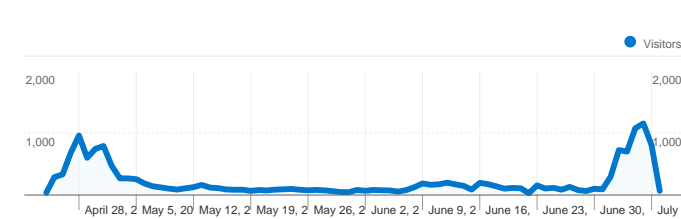

Site Usage

16,814 Visits

75.26% Bounce Rate

25,714 Pageviews

00:00:28 Avg. Time on Site

1.53 Pages/Visit

97.31% % New Visits

Visitors Overview

Visitors
16,374

Map Overlay world

Traffic Sources Overview

- **Referring Sites**
9,209 (54.77%)
- **Search Engines**
6,985 (41.54%)
- **Direct Traffic**
620 (3.69%)

Content Overview

| Pages | Pageviews | % Pageviews |
|--------------------------------|-----------|-------------|
| /tag/miley-cyrus-myspace-pics/ | 5,442 | 21.16% |
| /miley-cyrus-myspace-kiss-pic/ | 3,390 | 13.18% |
| /paula-abdul-drunk-on- | 1,952 | 7.59% |
| /tag/miley-cyrus-sex-pics/ | 1,718 | 6.68% |
| / | 1,638 | 6.37% |

16,374 people visited this site

-  **16,814 Visits**
-  **16,374 Absolute Unique Visitors**
-  **25,714 Pageviews**
-  **1.53 Average Pageviews**
-  **00:00:28 Time on Site**
-  **75.26% Bounce Rate**
-  **97.32% New Visits**

16,814 visits came from 130 countries/territories

Site Usage

| Country/Territory | Visits | Pages/Visit | Avg. Time on Site | % New Visits | Bounce Rate |
|---|--|--|---|--|-------------|
| Visits 16,814 % of Site Total: 100.00% | Pages/Visit 1.53 Site Avg: 1.53 (0.00%) | Avg. Time on Site 00:00:28 Site Avg: 00:00:28 (0.00%) | % New Visits 97.34% Site Avg: 97.31% (0.03%) | Bounce Rate 75.26% Site Avg: 75.26% (0.00%) | |
| United States | 11,203 | 1.56 | 00:00:30 | 97.03% | 74.32% |
| Canada | 1,571 | 1.43 | 00:00:20 | 97.90% | 79.12% |
| United Kingdom | 941 | 1.43 | 00:00:20 | 98.62% | 77.90% |
| Australia | 542 | 1.44 | 00:00:26 | 99.08% | 77.31% |
| Germany | 303 | 1.70 | 00:00:32 | 96.37% | 72.28% |
| India | 131 | 1.78 | 00:00:51 | 94.66% | 67.94% |
| New Zealand | 128 | 1.35 | 00:00:28 | 98.44% | 78.12% |
| France | 98 | 1.41 | 00:00:12 | 96.94% | 79.59% |
| Italy | 97 | 1.35 | 00:00:12 | 97.94% | 80.41% |
| Philippines | 91 | 1.43 | 00:00:23 | 95.60% | 82.42% |