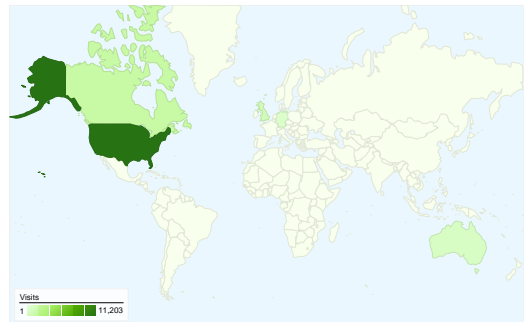

Site Usage

16,814 Visits

75.26% Bounce Rate

25,714 Pageviews

00:00:28 Avg. Time on Site

1.53 Pages/Visit

97.31% % New Visits

Visitors Overview

Visitors
16,374

Map Overlay world

Traffic Sources Overview

- **Referring Sites**
9,209 (54.77%)
- **Search Engines**
6,985 (41.54%)
- **Direct Traffic**
620 (3.69%)

Content Overview

| Pages | Pageviews | % Pageviews |
|--------------------------------|-----------|-------------|
| /tag/miley-cyrus-myspace-pics/ | 5,442 | 21.16% |
| /miley-cyrus-myspace-kiss-pic/ | 3,390 | 13.18% |
| /paula-abdul-drunk-on- | 1,952 | 7.59% |
| /tag/miley-cyrus-sex-pics/ | 1,718 | 6.68% |
| / | 1,638 | 6.37% |

16,374 people visited this site

-  **16,814 Visits**
-  **16,374 Absolute Unique Visitors**
-  **25,714 Pageviews**
-  **1.53 Average Pageviews**
-  **00:00:28 Time on Site**
-  **75.26% Bounce Rate**
-  **97.32% New Visits**

16,814 visits came from 130 countries/territories

Site Usage

| Country/Territory | Visits | Pages/Visit | Avg. Time on Site | % New Visits | Bounce Rate |
|---|--|--|---|--|-------------|
| Visits 16,814 % of Site Total: 100.00% | Pages/Visit 1.53 Site Avg: 1.53 (0.00%) | Avg. Time on Site 00:00:28 Site Avg: 00:00:28 (0.00%) | % New Visits 97.34% Site Avg: 97.31% (0.03%) | Bounce Rate 75.26% Site Avg: 75.26% (0.00%) | |
| United States | 11,203 | 1.56 | 00:00:30 | 97.03% | 74.32% |
| Canada | 1,571 | 1.43 | 00:00:20 | 97.90% | 79.12% |
| United Kingdom | 941 | 1.43 | 00:00:20 | 98.62% | 77.90% |
| Australia | 542 | 1.44 | 00:00:26 | 99.08% | 77.31% |
| Germany | 303 | 1.70 | 00:00:32 | 96.37% | 72.28% |
| India | 131 | 1.78 | 00:00:51 | 94.66% | 67.94% |
| New Zealand | 128 | 1.35 | 00:00:28 | 98.44% | 78.12% |
| France | 98 | 1.41 | 00:00:12 | 96.94% | 79.59% |
| Italy | 97 | 1.35 | 00:00:12 | 97.94% | 80.41% |
| Philippines | 91 | 1.43 | 00:00:23 | 95.60% | 82.42% |