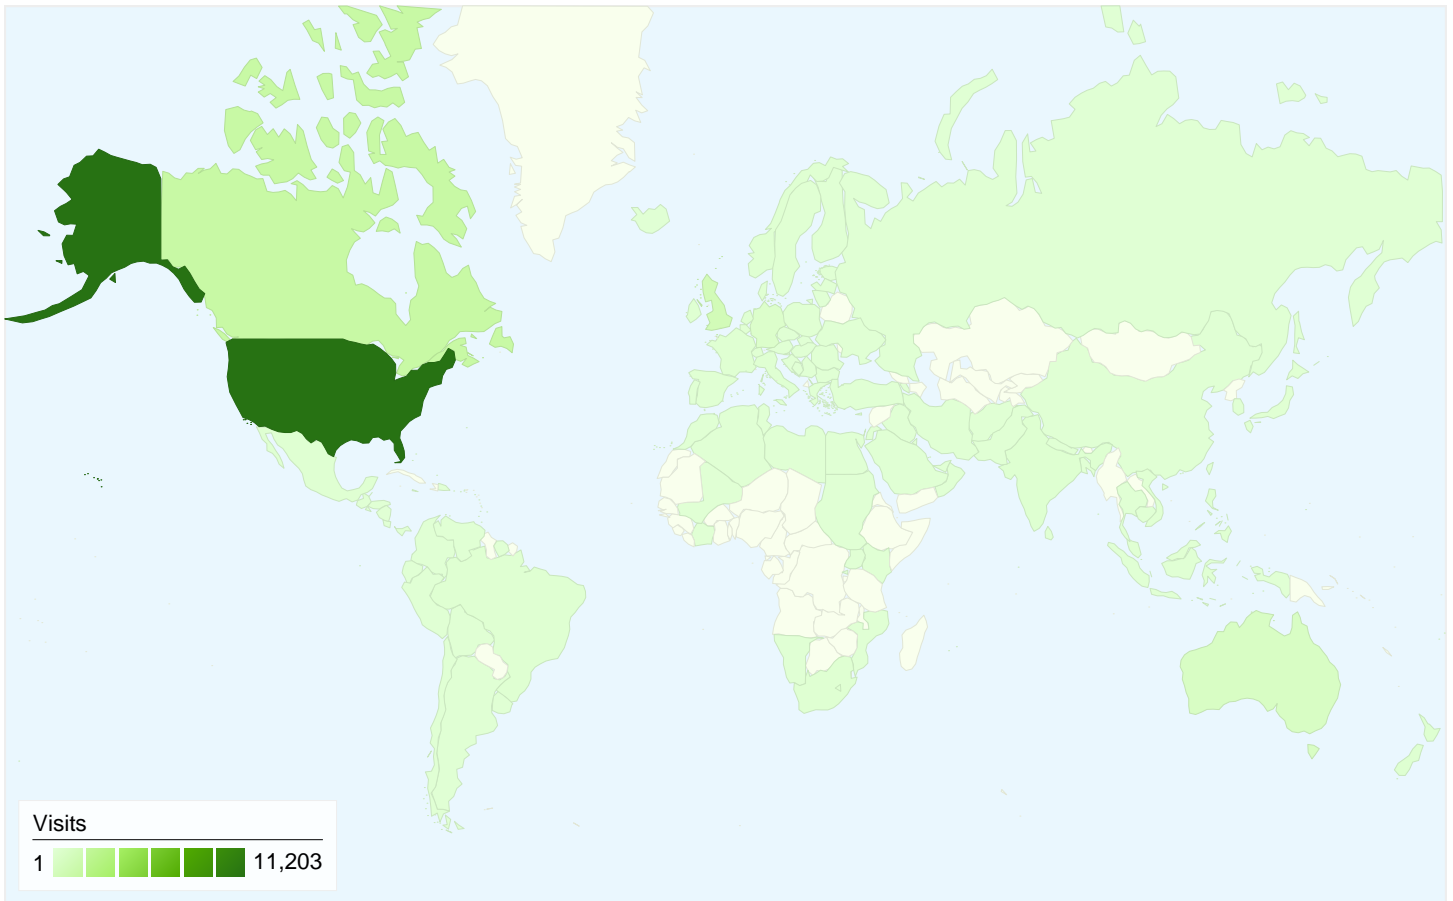

Visitors
16,374

Map Overlay world

Traffic Sources Overview

- **Referring Sites**
9,209 (54.77%)
- **Search Engines**
6,985 (41.54%)
- **Direct Traffic**
620 (3.69%)

Content Overview

| Pages | Pageviews | % Pageviews |
|--------------------------------|-----------|-------------|
| /tag/miley-cyrus-myspace-pics/ | 5,442 | 21.16% |
| /miley-cyrus-myspace-kiss-pic/ | 3,390 | 13.18% |
| /paula-abdul-drunk-on- | 1,952 | 7.59% |
| /tag/miley-cyrus-sex-pics/ | 1,718 | 6.68% |
| / | 1,638 | 6.37% |

16,374 people visited this site

-  **16,814 Visits**
-  **16,374 Absolute Unique Visitors**
-  **25,714 Pageviews**
-  **1.53 Average Pageviews**
-  **00:00:28 Time on Site**
-  **75.26% Bounce Rate**
-  **97.32% New Visits**

16,814 visits came from 130 countries/territories

Site Usage

| Country/Territory | Visits | Pages/Visit | Avg. Time on Site | % New Visits | Bounce Rate |
|---|--|--|---|--|-------------|
| Visits 16,814 % of Site Total: 100.00% | Pages/Visit 1.53 Site Avg: 1.53 (0.00%) | Avg. Time on Site 00:00:28 Site Avg: 00:00:28 (0.00%) | % New Visits 97.34% Site Avg: 97.31% (0.03%) | Bounce Rate 75.26% Site Avg: 75.26% (0.00%) | |
| United States | 11,203 | 1.56 | 00:00:30 | 97.03% | 74.32% |
| Canada | 1,571 | 1.43 | 00:00:20 | 97.90% | 79.12% |
| United Kingdom | 941 | 1.43 | 00:00:20 | 98.62% | 77.90% |
| Australia | 542 | 1.44 | 00:00:26 | 99.08% | 77.31% |
| Germany | 303 | 1.70 | 00:00:32 | 96.37% | 72.28% |
| India | 131 | 1.78 | 00:00:51 | 94.66% | 67.94% |
| New Zealand | 128 | 1.35 | 00:00:28 | 98.44% | 78.12% |
| France | 98 | 1.41 | 00:00:12 | 96.94% | 79.59% |
| Italy | 97 | 1.35 | 00:00:12 | 97.94% | 80.41% |
| Philippines | 91 | 1.43 | 00:00:23 | 95.60% | 82.42% |