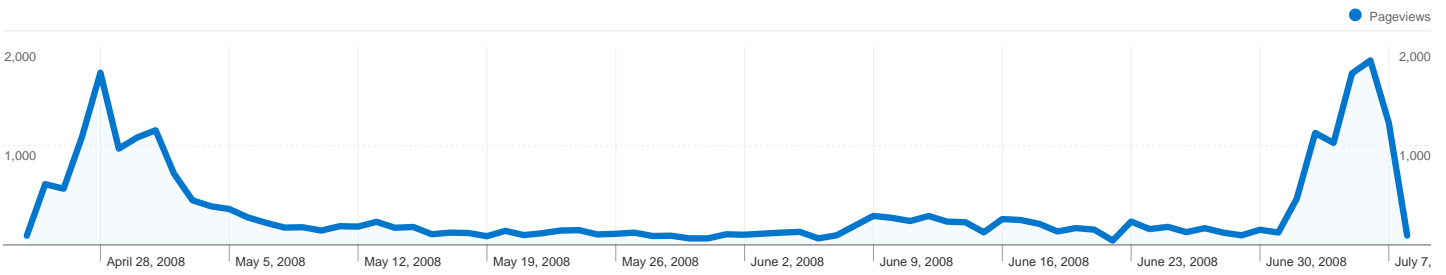

16,374 people visited this site

-  **16,814 Visits**
-  **16,374 Absolute Unique Visitors**
-  **25,714 Pageviews**
-  **1.53 Average Pageviews**
-  **00:00:28 Time on Site**
-  **75.26% Bounce Rate**
-  **97.32% New Visits**

All traffic sources sent a total of 16,814 visits

-  **3.69%** Direct Traffic
-  **54.77%** Referring Sites
-  **41.54%** Search Engines

Top Traffic Sources

| Sources | Visits | % visits | Keywords | Visits | % visits |
|------------------------------|--------|----------|-------------------------------|--------|----------|
| google (organic) | 6,482 | 38.51% | miley cyrus myspace | 626 | 8.94% |
| images.google.com (referral) | 4,627 | 27.49% | paula abdul drunk | 449 | 6.41% |
| showhype.com (referral) | 1,315 | 7.81% | sophie schandorff | 116 | 1.66% |
| stumbleupon.com (referral) | 683 | 4.06% | paula abdul drunk on american | 97 | 1.39% |
| (direct) ((none)) | 625 | 3.71% | tracy lagondino | 65 | 0.93% |

16,814 visits came from 130 countries/territories

Site Usage

| Country/Territory | Visits | Pages/Visit | Avg. Time on Site | % New Visits | Bounce Rate |
|---|--|--|---|--|-------------|
| Visits 16,814 % of Site Total: 100.00% | Pages/Visit 1.53 Site Avg: 1.53 (0.00%) | Avg. Time on Site 00:00:28 Site Avg: 00:00:28 (0.00%) | % New Visits 97.34% Site Avg: 97.31% (0.03%) | Bounce Rate 75.26% Site Avg: 75.26% (0.00%) | |
| United States | 11,203 | 1.56 | 00:00:30 | 97.03% | 74.32% |
| Canada | 1,571 | 1.43 | 00:00:20 | 97.90% | 79.12% |
| United Kingdom | 941 | 1.43 | 00:00:20 | 98.62% | 77.90% |
| Australia | 542 | 1.44 | 00:00:26 | 99.08% | 77.31% |
| Germany | 303 | 1.70 | 00:00:32 | 96.37% | 72.28% |
| India | 131 | 1.78 | 00:00:51 | 94.66% | 67.94% |
| New Zealand | 128 | 1.35 | 00:00:28 | 98.44% | 78.12% |
| France | 98 | 1.41 | 00:00:12 | 96.94% | 79.59% |
| Italy | 97 | 1.35 | 00:00:12 | 97.94% | 80.41% |
| Philippines | 91 | 1.43 | 00:00:23 | 95.60% | 82.42% |