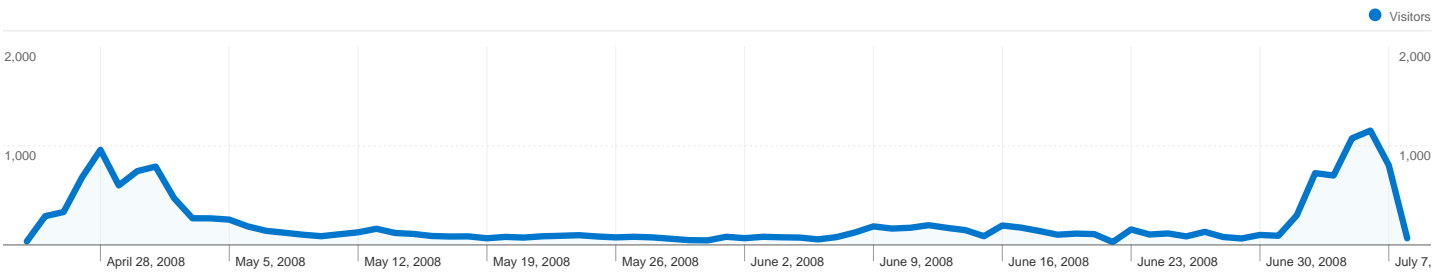

Site Usage

16,814 Visits

75.26% Bounce Rate

25,714 Pageviews

00:00:28 Avg. Time on Site

1.53 Pages/Visit

97.31% % New Visits

Visitors Overview

Visitors
16,374

Map Overlay world

Traffic Sources Overview

- **Referring Sites**
9,209 (54.77%)
- **Search Engines**
6,985 (41.54%)
- **Direct Traffic**
620 (3.69%)

Content Overview

| Pages | Pageviews | % Pageviews |
|--------------------------------|-----------|-------------|
| /tag/miley-cyrus-myspace-pics/ | 5,442 | 21.16% |
| /miley-cyrus-myspace-kiss-pic/ | 3,390 | 13.18% |
| /paula-abdul-drunk-on- | 1,952 | 7.59% |
| /tag/miley-cyrus-sex-pics/ | 1,718 | 6.68% |
| / | 1,638 | 6.37% |

16,374 people visited this site

-  **16,814 Visits**
-  **16,374 Absolute Unique Visitors**
-  **25,714 Pageviews**
-  **1.53 Average Pageviews**
-  **00:00:28 Time on Site**
-  **75.26% Bounce Rate**
-  **97.32% New Visits**

16,814 visits came from 130 countries/territories

Site Usage

| Country/Territory | Visits | Pages/Visit | Avg. Time on Site | % New Visits | Bounce Rate |
|---|--|--|---|--|-------------|
| Visits 16,814 % of Site Total: 100.00% | Pages/Visit 1.53 Site Avg: 1.53 (0.00%) | Avg. Time on Site 00:00:28 Site Avg: 00:00:28 (0.00%) | % New Visits 97.34% Site Avg: 97.31% (0.03%) | Bounce Rate 75.26% Site Avg: 75.26% (0.00%) | |
| United States | 11,203 | 1.56 | 00:00:30 | 97.03% | 74.32% |
| Canada | 1,571 | 1.43 | 00:00:20 | 97.90% | 79.12% |
| United Kingdom | 941 | 1.43 | 00:00:20 | 98.62% | 77.90% |
| Australia | 542 | 1.44 | 00:00:26 | 99.08% | 77.31% |
| Germany | 303 | 1.70 | 00:00:32 | 96.37% | 72.28% |
| India | 131 | 1.78 | 00:00:51 | 94.66% | 67.94% |
| New Zealand | 128 | 1.35 | 00:00:28 | 98.44% | 78.12% |
| France | 98 | 1.41 | 00:00:12 | 96.94% | 79.59% |
| Italy | 97 | 1.35 | 00:00:12 | 97.94% | 80.41% |
| Philippines | 91 | 1.43 | 00:00:23 | 95.60% | 82.42% |