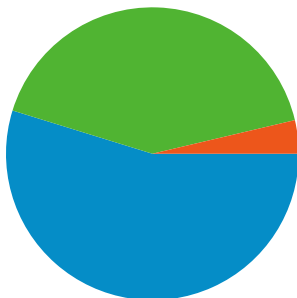

Site Usage

16,814 Visits

75.26% Bounce Rate

25,714 Pageviews

00:00:28 Avg. Time on Site

1.53 Pages/Visit

97.31% % New Visits

Visitors Overview

Visitors
16,374

Map Overlay world

Traffic Sources Overview

- **Referring Sites**
9,209 (54.77%)
- **Search Engines**
6,985 (41.54%)
- **Direct Traffic**
620 (3.69%)

Content Overview

| Pages | Pageviews | % Pageviews |
|--------------------------------|-----------|-------------|
| /tag/miley-cyrus-myspace-pics/ | 5,442 | 21.16% |
| /miley-cyrus-myspace-kiss-pic/ | 3,390 | 13.18% |
| /paula-abdul-drunk-on- | 1,952 | 7.59% |
| /tag/miley-cyrus-sex-pics/ | 1,718 | 6.68% |
| / | 1,638 | 6.37% |

16,374 people visited this site

-  **16,814 Visits**
-  **16,374 Absolute Unique Visitors**
-  **25,714 Pageviews**
-  **1.53 Average Pageviews**
-  **00:00:28 Time on Site**
-  **75.26% Bounce Rate**
-  **97.32% New Visits**

16,814 visits came from 130 countries/territories

Site Usage

| Country/Territory | Visits | Pages/Visit | Avg. Time on Site | % New Visits | Bounce Rate |
|---|--|--|---|--|-------------|
| Visits 16,814 % of Site Total: 100.00% | Pages/Visit 1.53 Site Avg: 1.53 (0.00%) | Avg. Time on Site 00:00:28 Site Avg: 00:00:28 (0.00%) | % New Visits 97.34% Site Avg: 97.31% (0.03%) | Bounce Rate 75.26% Site Avg: 75.26% (0.00%) | |
| United States | 11,203 | 1.56 | 00:00:30 | 97.03% | 74.32% |
| Canada | 1,571 | 1.43 | 00:00:20 | 97.90% | 79.12% |
| United Kingdom | 941 | 1.43 | 00:00:20 | 98.62% | 77.90% |
| Australia | 542 | 1.44 | 00:00:26 | 99.08% | 77.31% |
| Germany | 303 | 1.70 | 00:00:32 | 96.37% | 72.28% |
| India | 131 | 1.78 | 00:00:51 | 94.66% | 67.94% |
| New Zealand | 128 | 1.35 | 00:00:28 | 98.44% | 78.12% |
| France | 98 | 1.41 | 00:00:12 | 96.94% | 79.59% |
| Italy | 97 | 1.35 | 00:00:12 | 97.94% | 80.41% |
| Philippines | 91 | 1.43 | 00:00:23 | 95.60% | 82.42% |