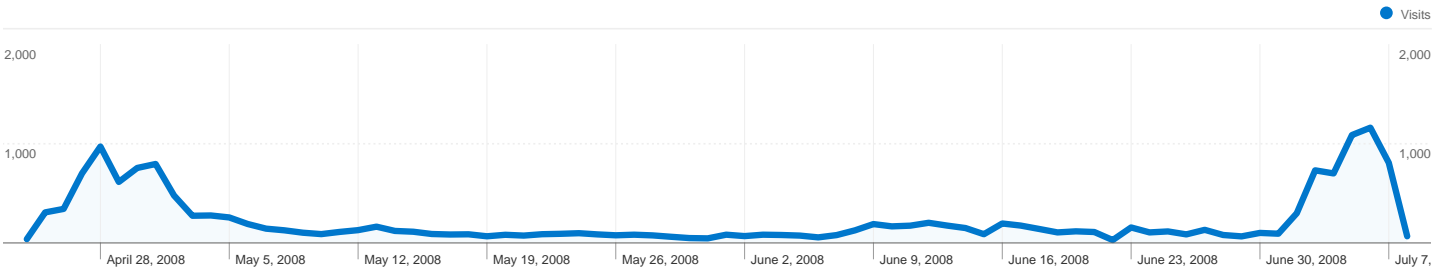

All traffic sources sent a total of 16,814 visits

- **3.69%** Direct Traffic
- **54.77%** Referring Sites
- **41.54%** Search Engines